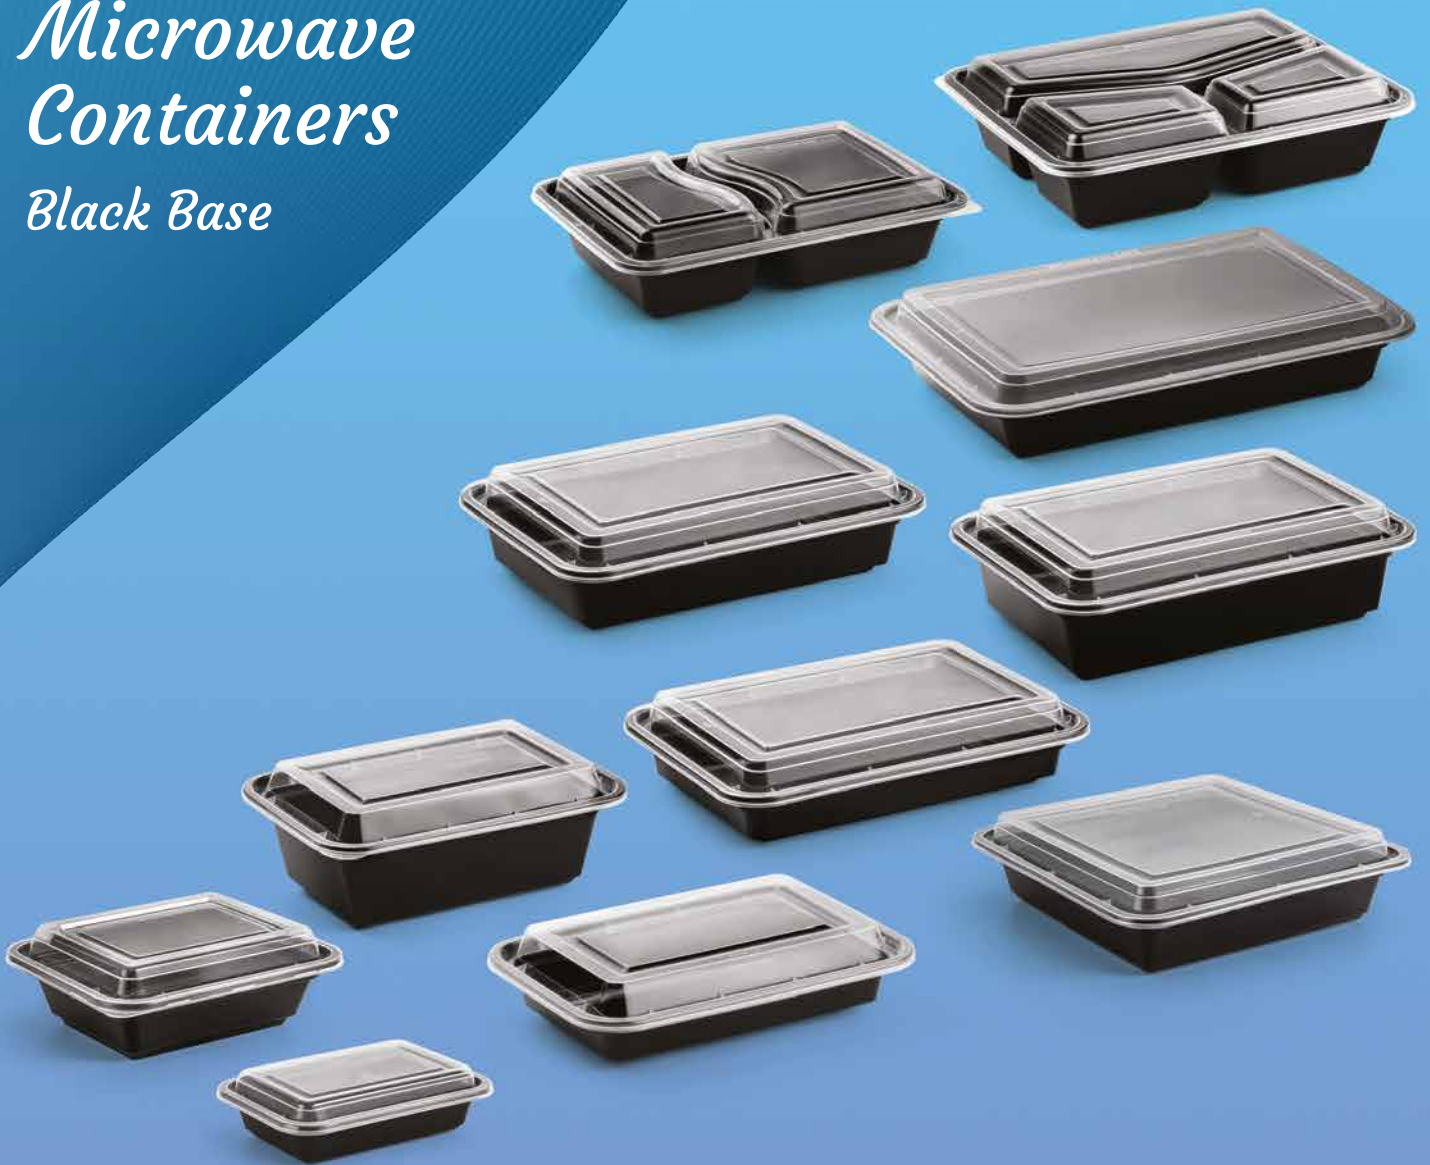

*Rectangular
Heavy Duty
Microwave
Containers
Black Base*

HEAVY DUTY BLACK BASE MICROWAVE CONTAINERS WITH CLEAR LIDS

CODE	ITEM DESCRIPTION	PCS/BAG	BAG/CTN	PCS/CTN	CTN SIZE (mm)
44PLBBLI08OZRTG001	HD Rect. Container + Lid - RE8 PP (237ml/8oz) Black+Clear	150	1	150	426x200x190
44PLBBMW12OZRTG002	HD Rect. Container + Lid - RE12 PP (355ml/12oz) Black+Clear	150	1	150	355x145x375
44PLCOBK16OZRTG001	HD Rect. Container + Lid - RE16 PP (473ml/16oz) Black+Clear	150	1	150	395x200x385
44PLCOBK24OZRTG001	HD Rect. Container + Lid - RE24 PP (710ml/24oz) Black+Clear	150	1	150	393x199x382
44PLBBBK28OZRTG001	HD Rect. Container + Lid - RE28 PP (828ml/28oz) Black+Clear	150	1	150	465x232x377
44PLBBBK32OZRTG002	HD Rect. Container + Lid - RE32 PP (946ml/32oz) Black+Clear	150	1	150	465x230x380
44PLCOBK38OZRTG001	HD Rect. Container + Lid - RE38 PP (1124ml/38oz) Black+Clear	150	1	150	465x230x390
44PLBBMW48OZRTG002	HD Rect. Container + Lid - RE48 PP (1420ml/48oz) Black+Clear	150	1	150	670x230x425
44PLCOBK58OZRTG002	HD Rect. Container + Lid - RE58 PP (1715ml/58oz) Black+Clear	150	1	150	616x307x418
44PLCMBK0200RTG001	HD Rect, 2 Compartment Black Base Container + Lid PP - RE232	150	1	150	470x230x375
44PLCMBK0300RTG001	HD Rect, 3 Compartment Black Base Container + Lid PP - RE342	150	1	150	550x235x375